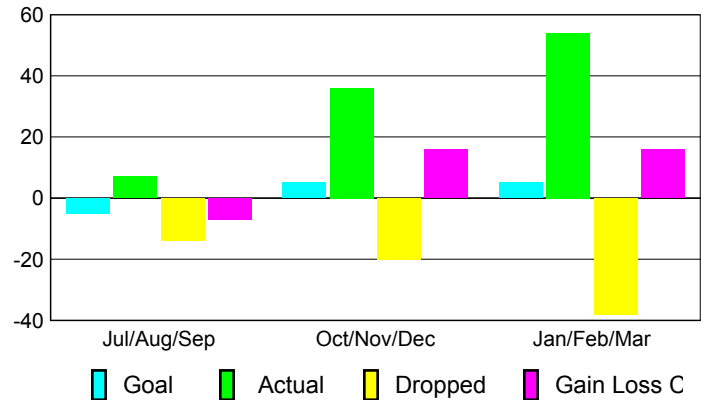

Membership Results 2008-2009

Goal, New, Dropped, Gain/Loss