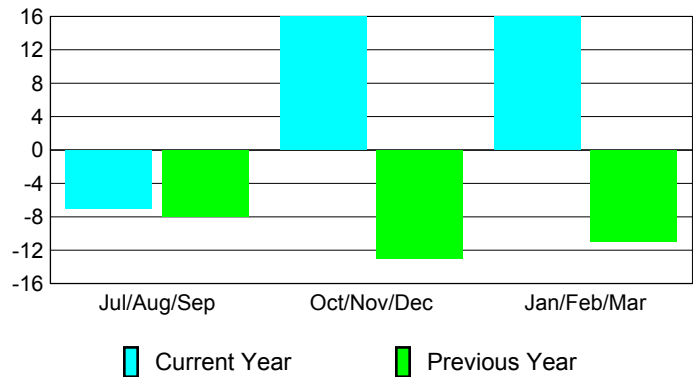

Comparison of Membership Gain/Loss

Current Year Compared to the Previous Year